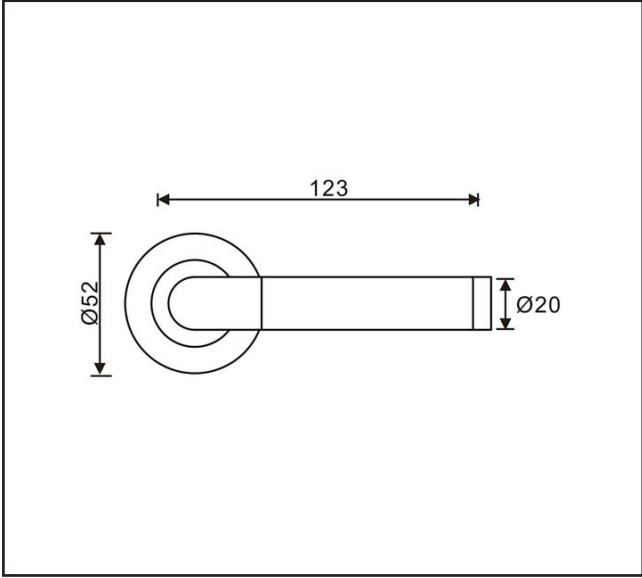

370.3401.08

LIVELY - T3401 - Lever Handle on Rose

Product Specification

Specification

Finish	Dual Finish - Polished Chrome / Satin Chrome
Rose Dia	52mm

For more information please contact

01451 824110 | sales@wellinguk.com | www.wellinguk.com