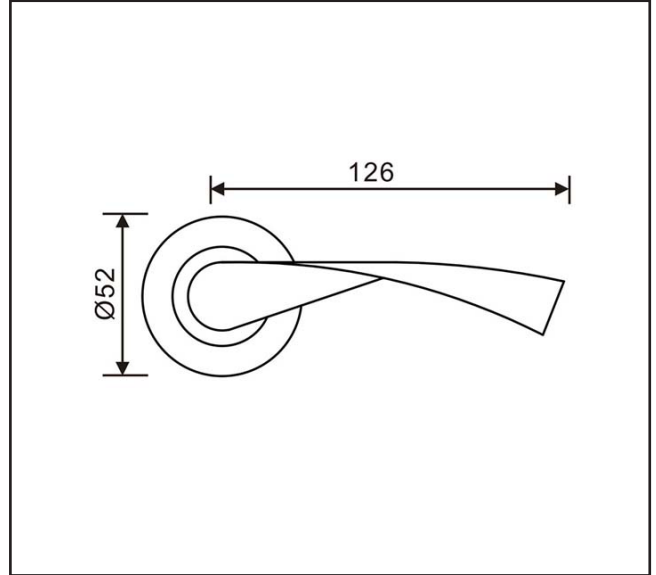

# 370.3303.05

LIVELY - T3303 - Lever Handle on Rose

## Product Specification

### Specification

Finish	Satin Chrome
Lever Dia	19mm
Rose Dia	52mm

For more information please contact

01451 824110 | [sales@wellinguk.com](mailto:sales@wellinguk.com) | [www.wellinguk.com](http://www.wellinguk.com)