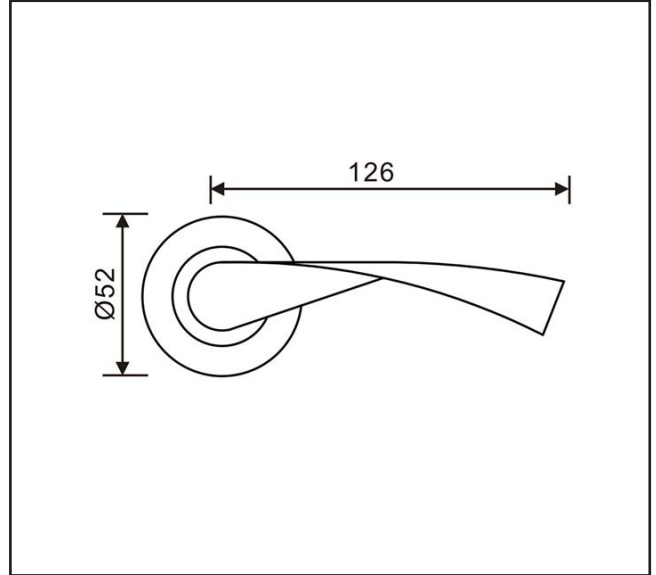

370.3303.04

LIVELY - T3303 - Lever Handle on Rose

Product Specification

Specification

Finish	Polished Chrome
Lever Dia	19mm
Rose Dia	52mm

For more information please contact

01451 824110 | sales@wellinguk.com | www.wellinguk.com