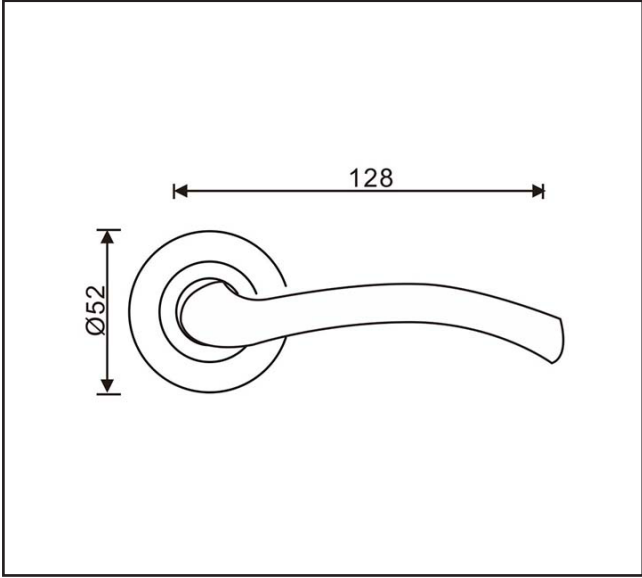

# 370.3301.05

LIVELY - T3301 - Lever Handle on Rose

## Product Specification

### Specification

Finish	Satin Chrome
Lever Dia	19mm
Rose Dia	52mm

For more information please contact

01451 824110 | sales@wellinguk.com | www.wellinguk.com

Welling Ironmongery Ltd, Unit R1, Bourton Industrial Park, Bourton on the Water GL54 2HQ