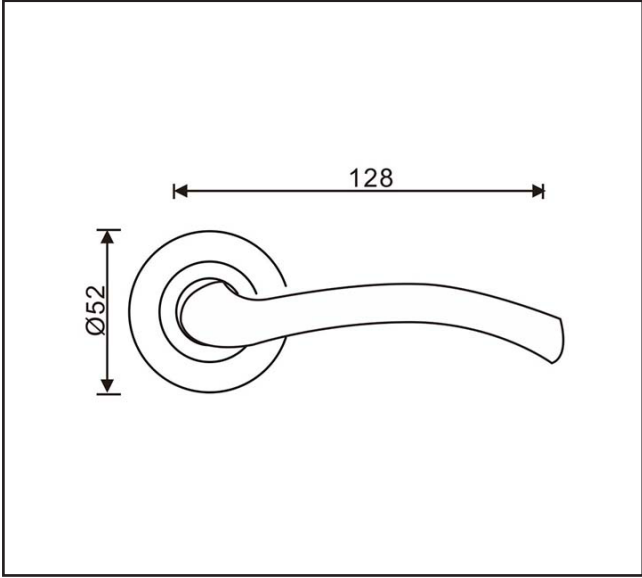

370.3301.04

LIVELY - T3301 - Lever Handle on Rose

Product Specification

Specification

Finish	Polished Chrome
Lever Dia	19mm
Rose Dia	52mm

For more information please contact

01451 824110 | sales@wellinguk.com | www.wellinguk.com