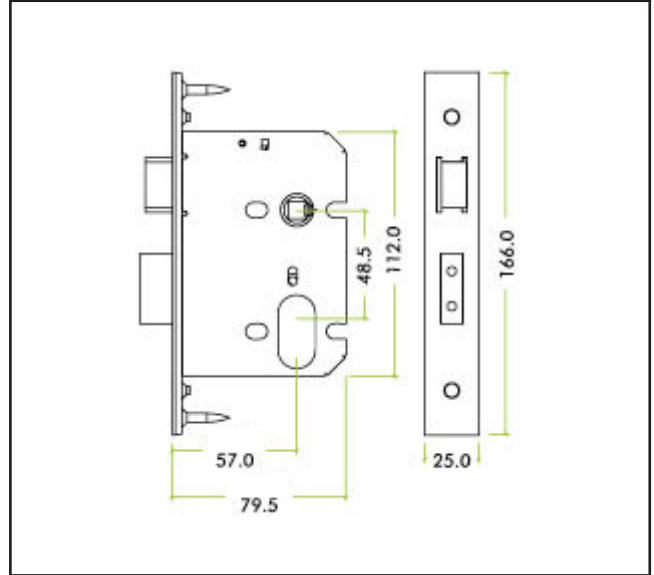

640.2161.01

Sashlock Case - Oval Profile - 76mm

Product Specification

For fire rated doors it will need the intumescent lock jacket - 720.2120.28

Specification

Finish	Satin Stainless Steel
Case Depth	76mm
Backset	57mm
Handle/Keyhole Centres	48.5mm
Forend & Strike Style	Square
Reversible	Yes
Strike Included	Yes