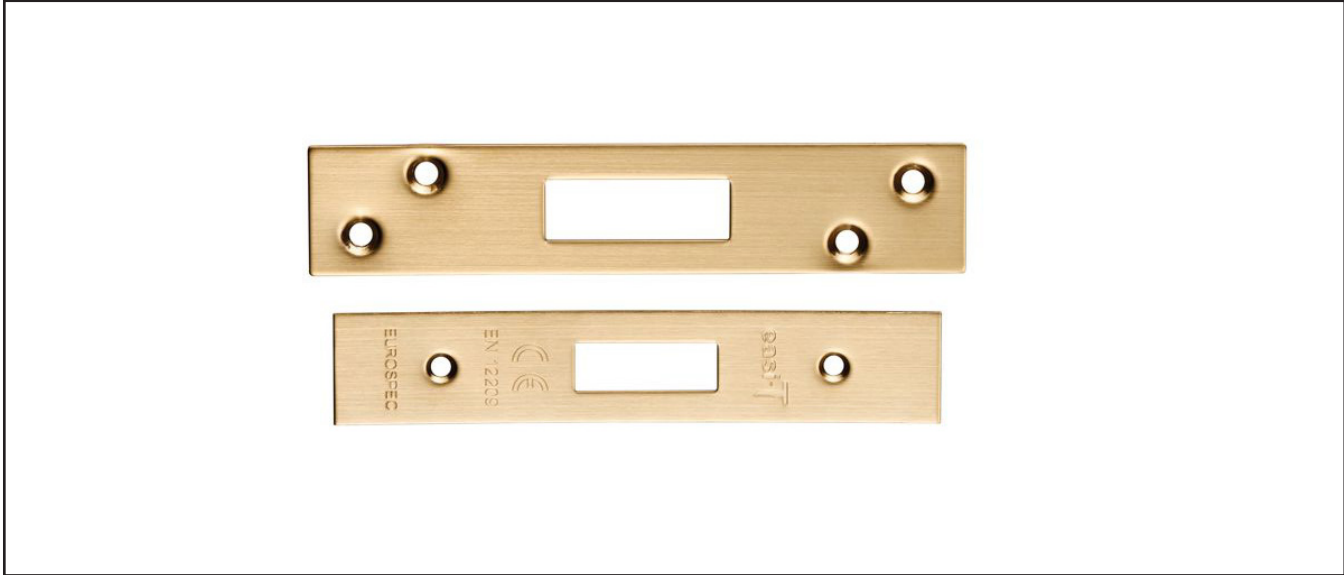

# 640.2001.76

Forend/Strike Pack for Easi-T Deadlock Cases

## Product Specification

Forend & strike pack  
Suit all standard Easi-T deadlock cases

## Specification

Finish	Satin Brass