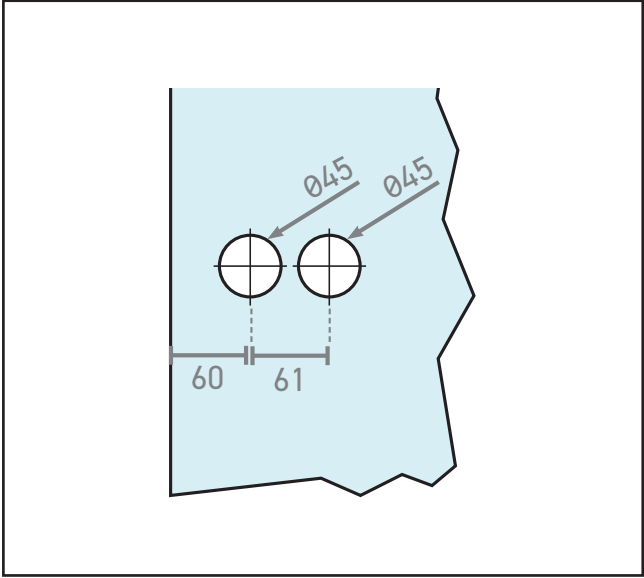

570.3090.39

Strike Box - Horizontal Lock/Latch

Making Ironmongery Easy

Product Specification

For Glass-to-Glass applications

Specification

Finish	Black
Glass Thickness	10-12mm

For more information please contact