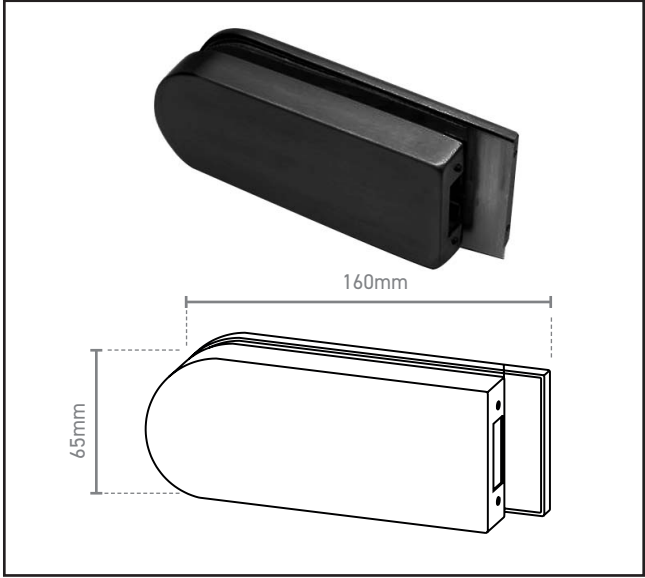

570.3090.39

Strike Box - Horizontal Lock/Latch

Making Ironmongery Easy

Product Specification

For Glass-to-Glass applications

Specification

Finish	Black
Glass Thickness	10-12mm

For more information please contact