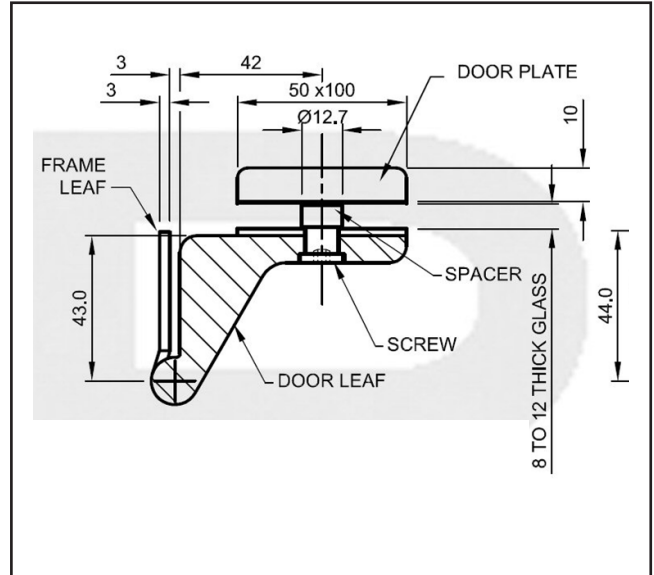

570.1011.01

Royde & Tucker H101-G - Lift Off Hinge - Left Hand

Product Specification

High quality lift off hinge for frameless glass doors installed in aluminium/timber frames

For cutout/installation details please download technical specification sheet

Pack of 3 Hinges

Right handed, see diagram for handing advice

LEFT HAND
H101-G-LR

RIGHT HAND
H101-G-RR

Specification

Finish	Satin Stainless Steel G304
Handing	Left Hand
Glass Thickness	8-12mm
Max Door Weight	60kg (Adjusted Weight)