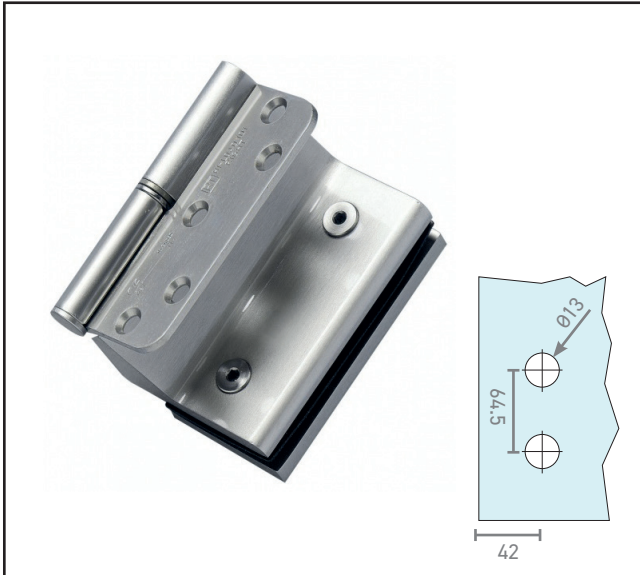

570.1011.01

Royde & Tucker H101-G - Lift Off Hinge - Left Hand

Product Specification

High quality lift off hinge for frameless glass doors installed in aluminium/timber frames

For cutout/installation details please download technical specification sheet

Pack of 3 Hinges

Right handed, see diagram for handing advice

LEFT HAND
H101-G-LR

RIGHT HAND
H101-G-RR

Specification

Finish	Satin Stainless Steel G304
Handing	Left Hand
Glass Thickness	8-12mm
Max Door Weight	60kg (Adjusted Weight)