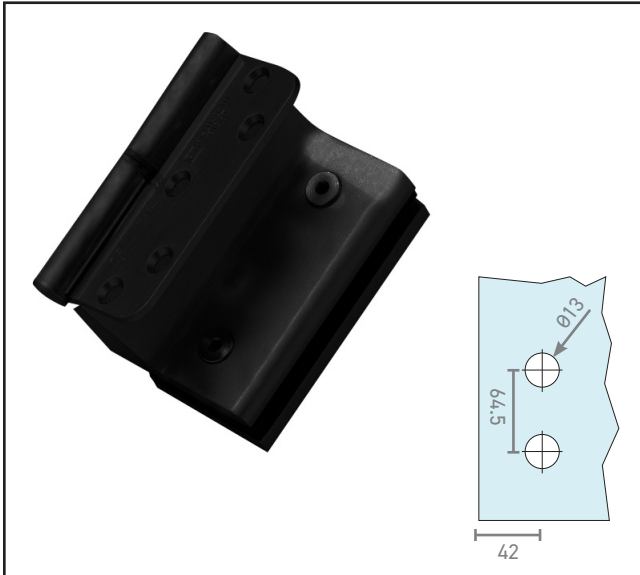

# 570.1010.39

Royde & Tucker H101-G - Lift Off Hinge - Right Hand

## Product Specification

High quality lift off hinge for frameless glass doors installed in aluminium/timber frames

For cutout/installation details please download technical specification sheet

Pack of 3 Hinges

## Specification

Finish	Matt Black
Handing	Right Hand
Glass Thickness	8-12mm
Max Door Weight	60kg (Adjusted Weight)

For more information please contact

01451 824110 | sales@wellinguk.com | www.wellinguk.com