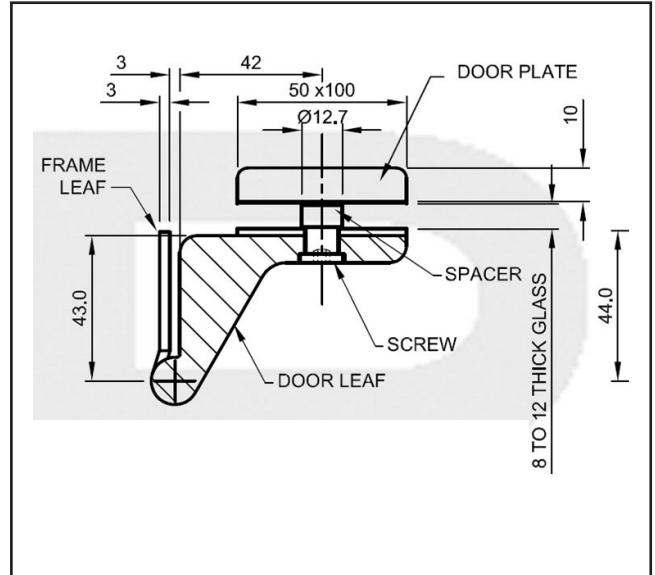

# 570.1010.39

Royde & Tucker H101-G - Lift Off Hinge - Right Hand

## Product Specification

High quality lift off hinge for frameless glass doors installed in aluminium/timber frames

For cutout/installation details please download technical specification sheet

Pack of 3 Hinges

## Specification

Finish	Matt Black
Handing	Right Hand
Glass Thickness	8-12mm
Max Door Weight	60kg (Adjusted Weight)

For more information please contact

01451 824110 | sales@wellinguk.com | www.wellinguk.com