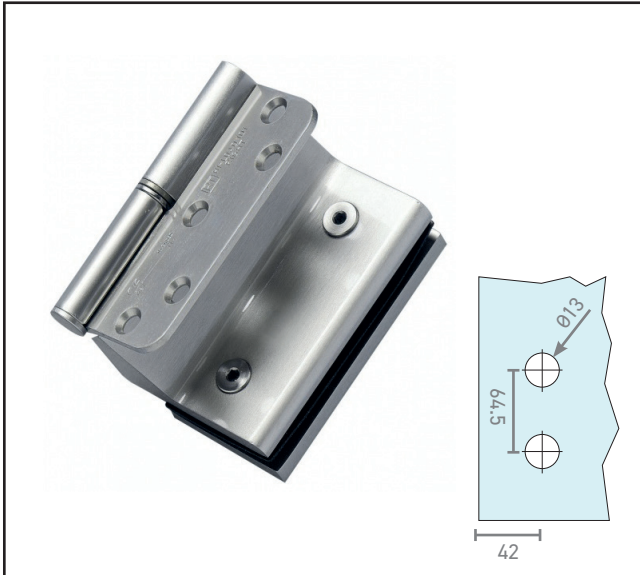

570.1010.01

Royde & Tucker H101-G - Lift Off Hinge - Right Hand

Product Specification

High quality lift off hinge for frameless glass doors installed in aluminium/timber frames

For cutout/installation details please download technical specification sheet

Pack of 3 Hinges

Right handed, see diagram for handing advice

LEFT HAND
H101-G-LR

RIGHT HAND
H101-G-RR

Specification

Finish	Satin Stainless Steel G304
Handing	Right Hand
Glass Thickness	8-12mm
Max Door Weight	60kg (Adjusted Weight)