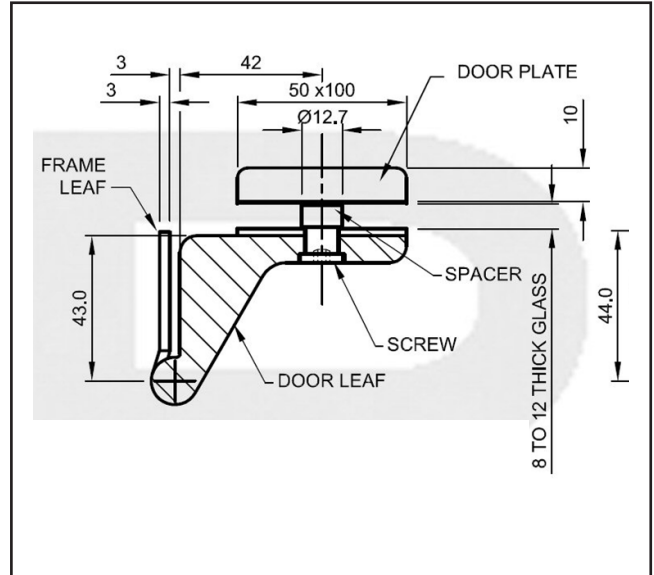

570.1010.01

Royde & Tucker H101-G - Lift Off Hinge - Right Hand

Product Specification

High quality lift off hinge for frameless glass doors installed in aluminium/timber frames

For cutout/installation details please download technical specification sheet

Pack of 3 Hinges

Right handed, see diagram for handing advice

LEFT HAND
H101-G-LR

RIGHT HAND
H101-G-RR

Specification

Finish	Satin Stainless Steel G304
Handing	Right Hand
Glass Thickness	8-12mm
Max Door Weight	60kg (Adjusted Weight)