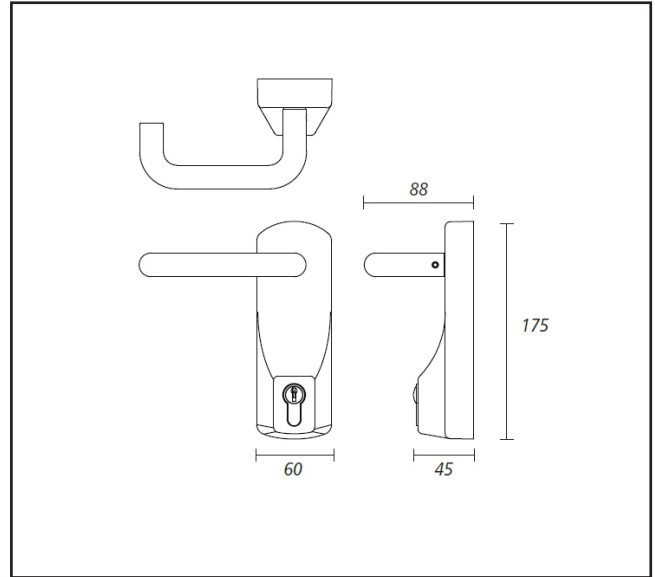

560.3220.18

EXIDOR 322EC - OUTSIDE ACCESS DEVICE WITH LEVER

Product Specification

Lever is supplied with special shear screw designed to break under excessive force
Surface mounted on the outside of the door using three concealed machine screws
Supplied with 3 keys and has the advantage that a master keyed 45mm
Euro profile cylinder can be used

Specification

Brand	EXIDOR
Finish	Silver
Handed	Non-Handed
Levers Included	Yes
Cylinder Included	Euro Cylinder
Keys	3 keys
Door Thickness	55mm Max
DDA Approved	BS8300

For more information please contact