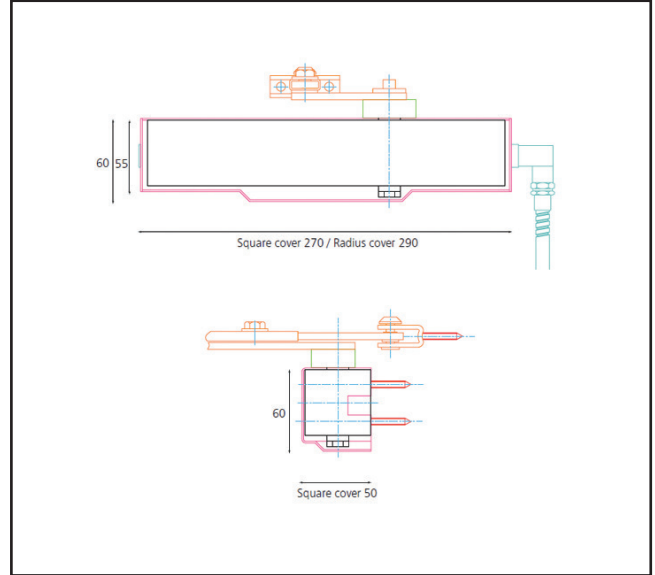

500.9870.11

Exidor 9870 - E-Hydraulic Overhead Door Closer - Hold Open - EN3

Product Specification

Exidor 9870 electromagnetic overhead door closer features both hold open and swing free options combined within the same unit. Hold open function holds the door in its open position where as swing free mode allows the door to be opened with no resistance from the closer when the buildings fire alarm is activated, power is cut to the unit and the closer then shuts the door.

Specification

Brand	Exidor
Finish	Silver
Power Size	EN3
Max Door Width	1100mm
Max Door Weight	80kg
Adjustable Latching Action	Yes
Adjustable Closing Speed	Yes
Hold Open	Yes
CE Marked	Yes
Certifire Approved	Yes