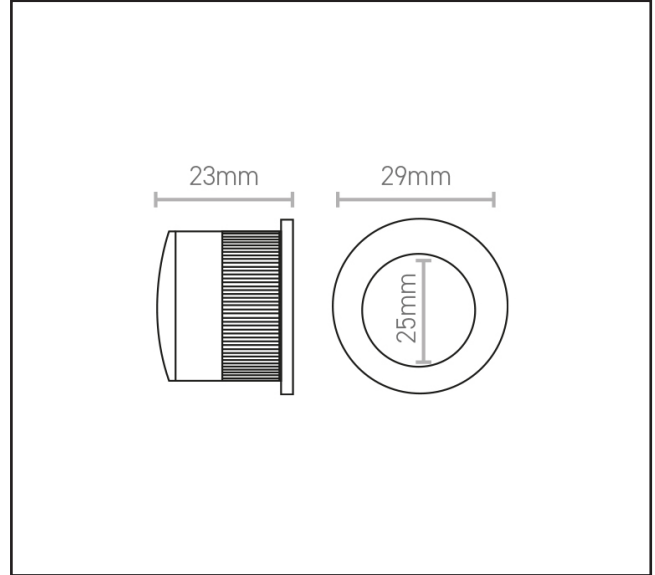

820.1100.05

Circular Sliding Door Edge Finger Pull

Product Specification

Ideal for pocket doors

Enables you to pull open the sliding door from the leading edge of the door

Specification

Finish	Satin Chrome
Diameter	Outside/29mm, Inside/25mm
Depth	23mm