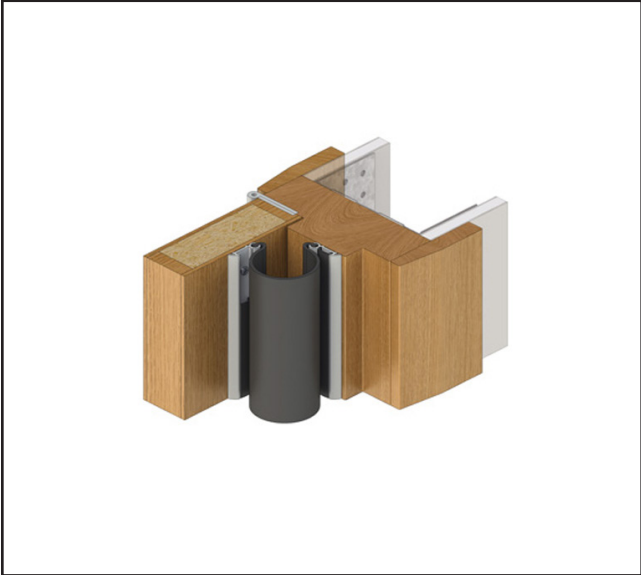

731.0062.39

Raven RP62 - Finger Guard 2100mm

Product Specification

A safety strip which prevents fingers being jammed on the hinge side of a door. It is fixed to the door and the jamb on the hinged side.

It is recommended to fit RP62 to the full height of the door/jamb for maximum protection.

Door and jamb of 0-180 degree opening butt hinged or centre pivot doors.

Screw fix. Zinc plated, cross recess head S.T. screws and cover strip supplied. Fixing holes are pre-slotted.

Specification

Colour	Satin Anodised Aluminium
Length	2100mm
Fixings Included	Yes

For more information please contact

01451 824110 | sales@wellinguk.com | www.wellinguk.com

Welling Ironmongery Ltd, Unit R1, Bourton Industrial Park, Bourton on the Water GL54 2HQ