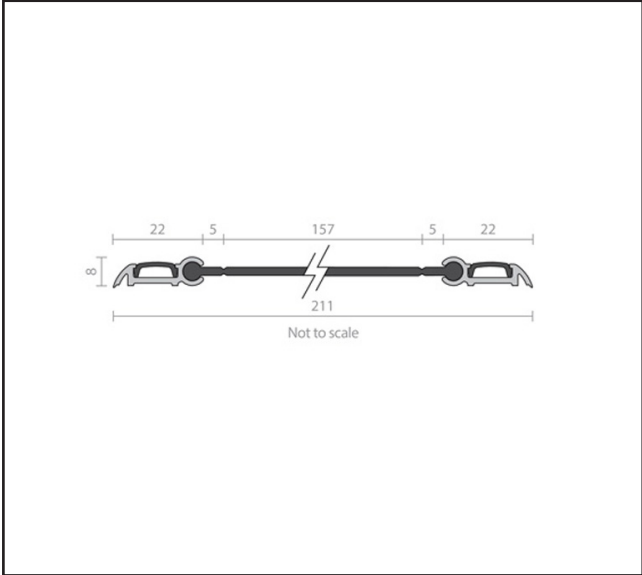

731.0062.39

Raven RP62 - Finger Guard 2100mm

Product Specification

A safety strip which prevents fingers being jammed on the hinge side of a door. It is fixed to the door and the jamb on the hinged side.

It is recommended to fit RP62 to the full height of the door/jamb for maximum protection.

Door and jamb of 0-180 degree opening butt hinged or centre pivot doors.

Screw fix. Zinc plated, cross recess head S.T. screws and cover strip supplied. Fixing holes are pre-slotted.

Specification

Colour	Satin Anodised Aluminium
Length	2100mm
Fixings Included	Yes

For more information please contact

01451 824110 | sales@wellinguk.com | www.wellinguk.com

Welling Ironmongery Ltd, Unit R1, Bourton Industrial Park, Bourton on the Water GL54 2HQ