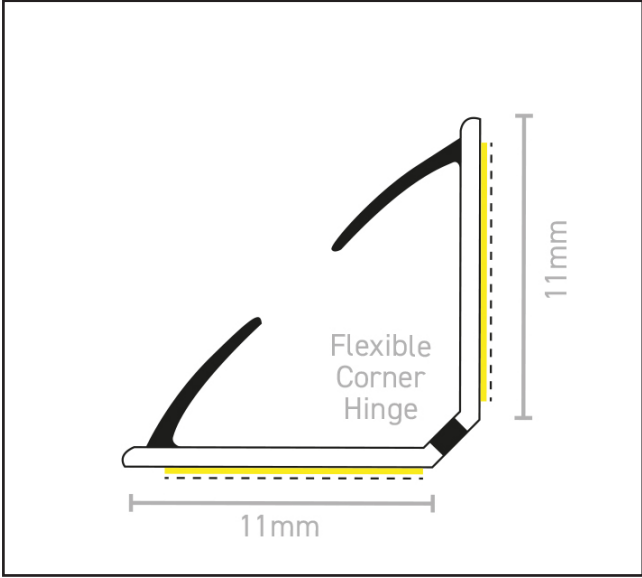

710.8001.39

Batwing Type Perimeter Door Seal - Self Adhesive

Product Specification

A simple yet effective acoustic door perimeter seal
Self adhesive backed, it sticks to the frame as the attached image
Acoustically tested to 39dB
This is a cost-effective way of improving the acoustics of both timber and glass doors

Specification

Colour	Black
Length	2100mm
Width	11x11mm
Self Adhesive Backed	Yes
Acoustic Rating	39dB
Acoustic Testing	BS EN ISO 140-3:1995 achieving a rating of up to 37dB Rw
Fire Tested	BD476: Part 20/22: 19878 to 60 minutes
Smoke Tested	BS EN 1634-3:2004