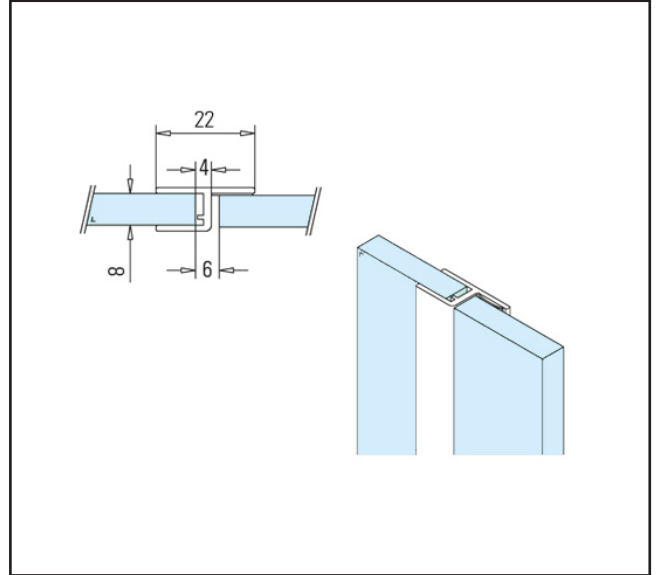

# 710.7911.37

Seal Lip for Glass Door - 2500mm Length - 8mm Glass

### Specification

Length	2500mm
Glass Thickness	8mm
Sold as	Each