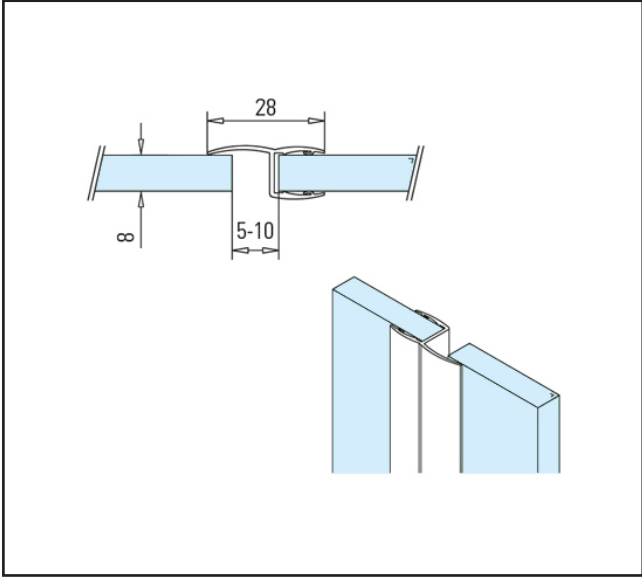

# 710.7907.37

Seal Lip for Glass Door - 2500mm Length - 8mm Glass

### Specification

Length	2500mm
Glass Thickness	8mm
Sold as	Each