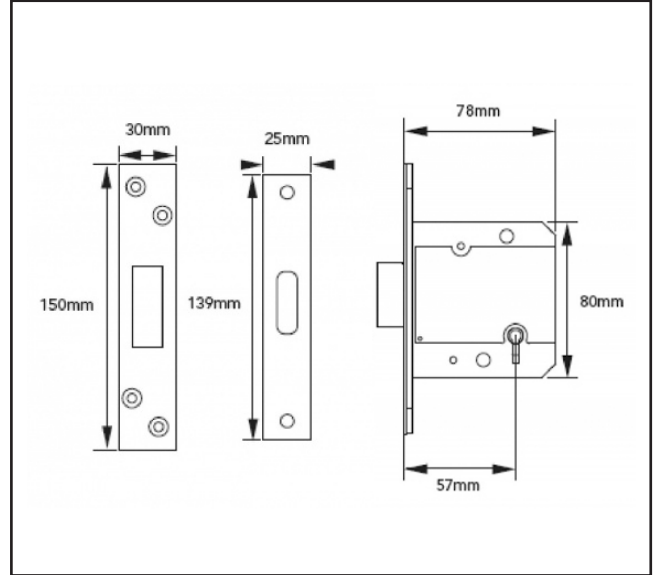

640.2261.01

5-Lever British Standard BS3621 Deadlock - 76mm

Product Specification

British Standard BS3621 rated - recommended by insurance companies and the Police for external entrance doors

Specification

Finish	Satin Stainless Steel
Case Depth	76mm
Backset	57mm
Number of Keys Included	2
Radius/Square	Square
Dust Box Included	Yes
Strike Included	Yes

For more information please contact

01451 824110 | sales@wellinguk.com | www.wellinguk.com