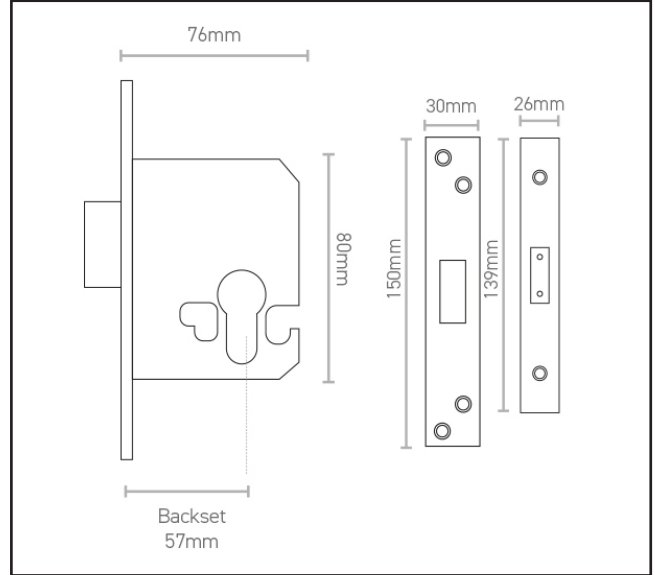

640.2220.01

Easi-T Deadlock Case - 3-Lever

Product Specification

Easi-T Deadlock Case
3-Lever

Specification

| | |
|-------------------------|-----------------------|
| Finish | Satin Stainless Steel |
| Case Type | Sashlock Case |
| Case Depth | 76mm |
| Backset | 57mm |
| Radius/Square | Square |
| Number of Keys Included | 2 |
| Dust Box Included | Yes |
| Strike Included | Yes |
| | |
| | |
| | |
| | |