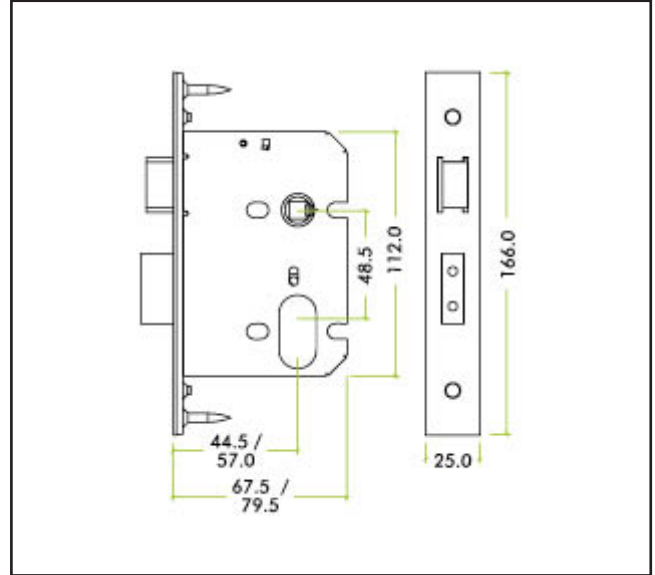

640.2161.01

Sashlock Case - Oval Profile - 76mm

Product Specification

For fire rated doors it will need the intumescent lock jacket - 720.2120.28

Specification

Finish	Satin Stainless Steel
Case Depth	76mm
Backset	57mm
Handle/Keyhole Centres	48.5mm
Forend & Strike Style	Square
Reversible	Yes
Strike Included	Yes