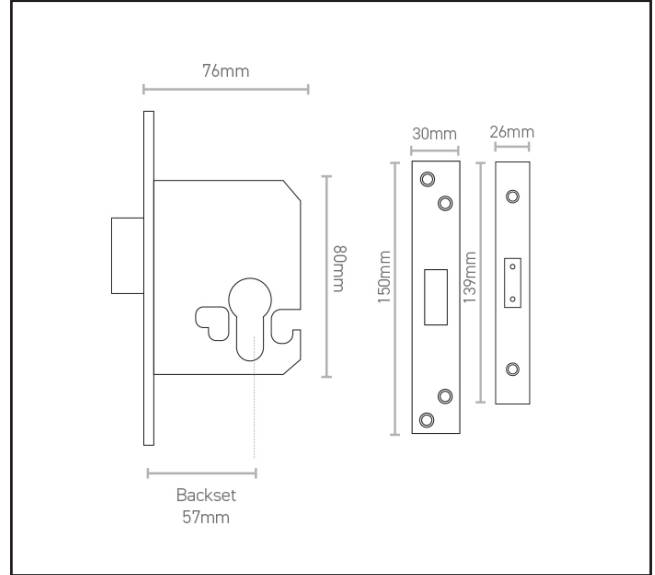

# 640.2140.03

Easi-T Euro Profile Deadlock Case - 76mm

## Product Specification

Easi-T Heavy Duty Euro Profile Deadlock Case

### Specification

Finish	Polished Brass
Case Depth	76mm
Backset	57mm
Radius/Square	Square
Dust Box Included	Yes
Strike Included	Yes

For more information please contact

01451 824110 | sales@wellinguk.com | www.wellinguk.com