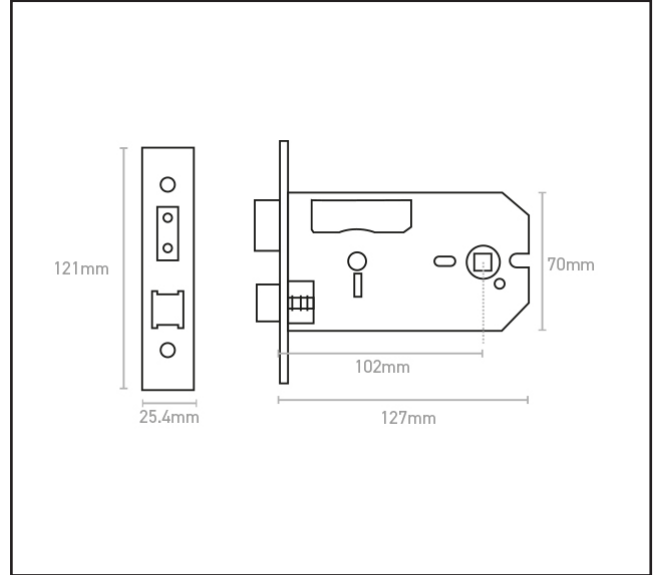

# 640.1270.03

Horizontal Mortise Bathroom Sashlock Case - 127mm

## Specification

Finish	Polished Brass
Backset	102mm (Knob)
Follower Size (For Spindle)	5mm

For more information please contact

01451 824110 | sales@wellinguk.com | www.wellinguk.com

Welling Ironmongery Ltd, Unit R1, Bourton Industrial Park, Bourton on the Water GL54 2HQ