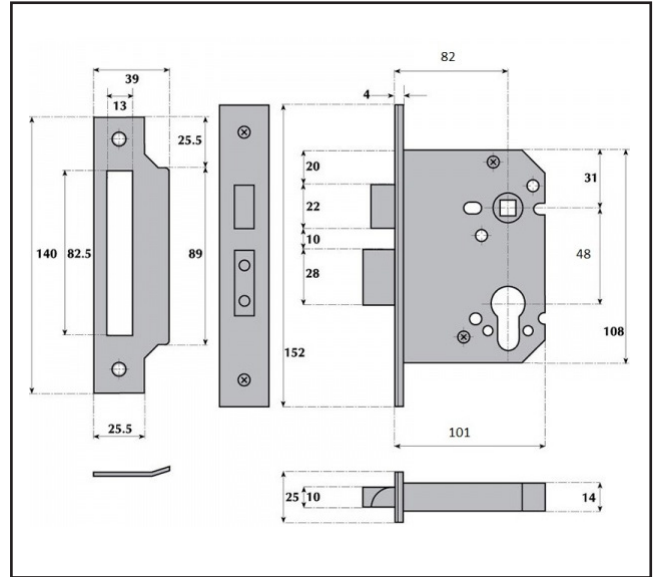

640.0029.01

Guardian Euro Profile Sashlock - 101mm - Heavy Duty

Product Specification

Heavy sprung, suitable for unsprung door handles
Square forend and strike plate included

Specification

Finish	Satin Stainless Steel
Profile	Euro
Case Depth	101mm
Backset	82mm
Lock Centres	51mm
Forend & Strike Style	Square
Heavy Sprung	Yes