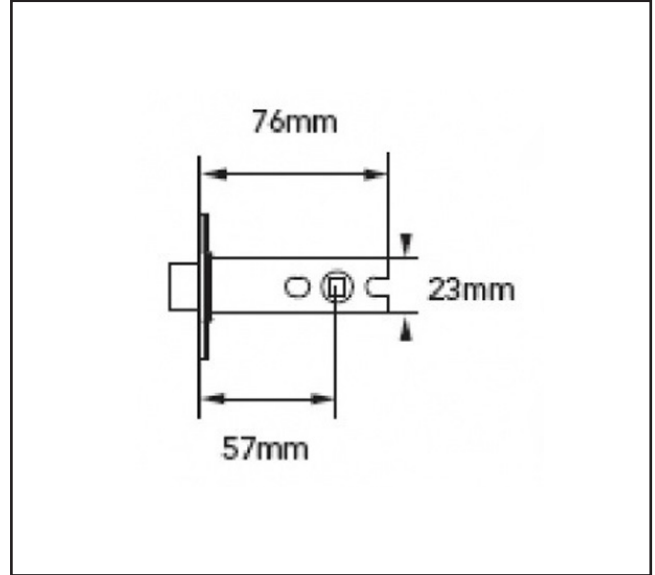

# 640.0023.01

Easi-T 76mm Tubular Bathroom Deadbolt

## Product Specification

Easi-T Tubular Bathroom Deadbolt

### Specification

Finish	Satin Stainless Steel
Case Depth	76mm
Backset	57mm
Follower Size (For Spindle)	5mm
Radius/Square	Square

For more information please contact

01451 824110 | sales@wellinguk.com | www.wellinguk.com