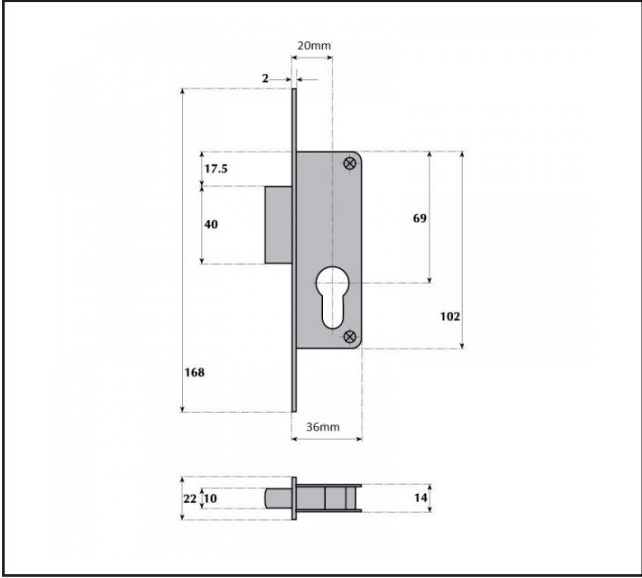

640.0007.01

Guardian Narrow Euro Profile Deadlock - 20mm Backset

Making Ironmongery Easy

Product Specification

Requires strike plate, sold separately

Narrow style escutcheons sold separately

Specification

Finish	Satin Stainless Steel
Profile	Euro
Case Depth	36mm
Backset	20mm
Forend & Strike Style	Square