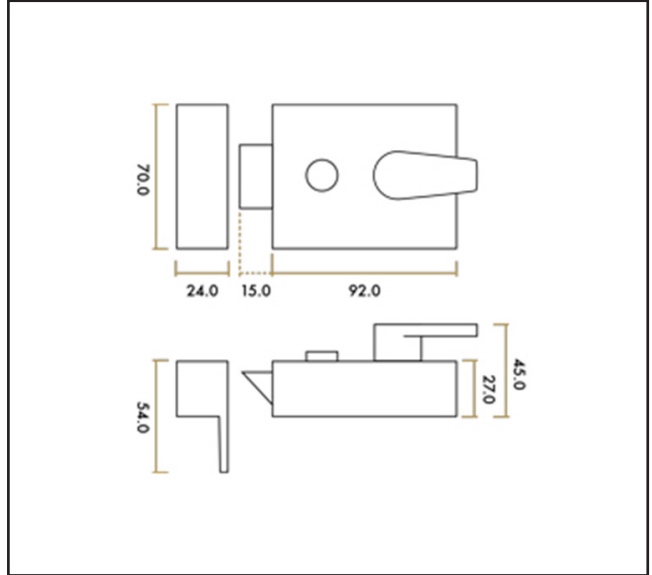

610.8260.04

Contract Rim Cylinder Nightlatch

Product Specification

Contract Rim Nightlatch

Cylinder Included

Specification

Finish	Polished Chrome
Backset	60mm
With Keys	Yes, 2nr
Fixings Included	Yes
Cylinder Included	Yes