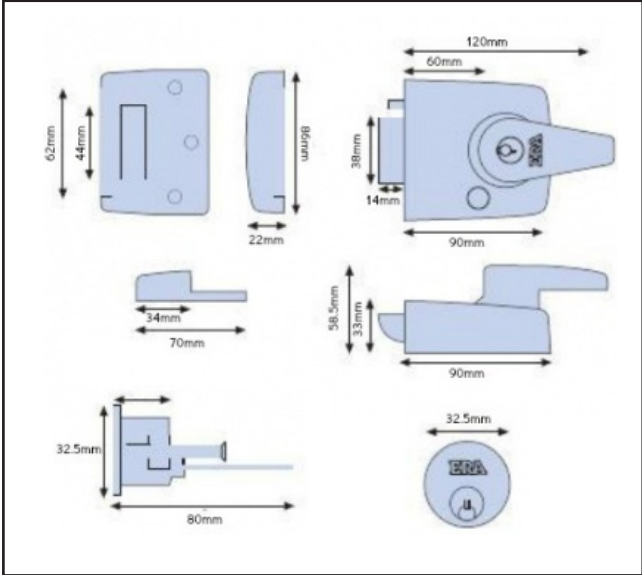

# 610.1933.05

ERA 193-35-1 Rim Nightlatch

## Product Specification

60mm ERA Rim Nightlatch with a lockable inside handle

The inside handle can be deadlocked by an anti-clockwise turn of the key from the inside which secures the lock from forced entry  
The main lock bolt is automatically deadlocked once the door is closed

## Specification

Finish	Satin Chrome
Backset	60mm
With Keys	Yes, 3nr
Fixings Included	Yes