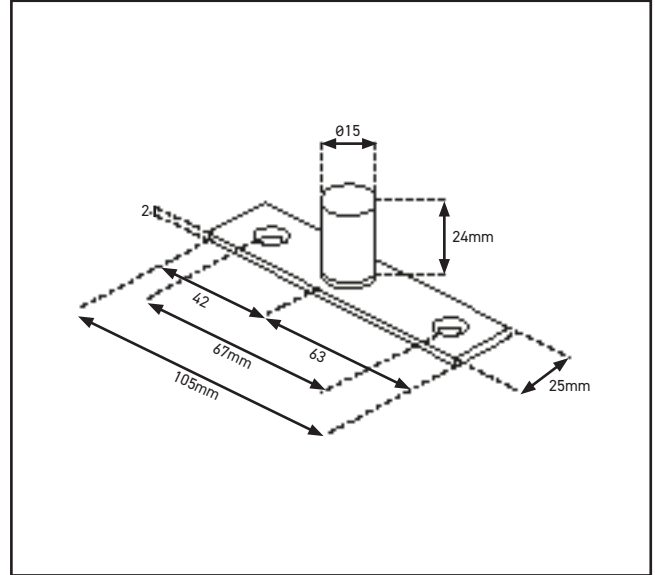

570.9008.01

Top Pivot on Flat Plate

Product Specification

Top pivot on flat face fixed plate

Specification

Finish	Satin Stainless Steel

For more information please contact

01451 824110 | sales@wellinguk.com | www.wellinguk.com