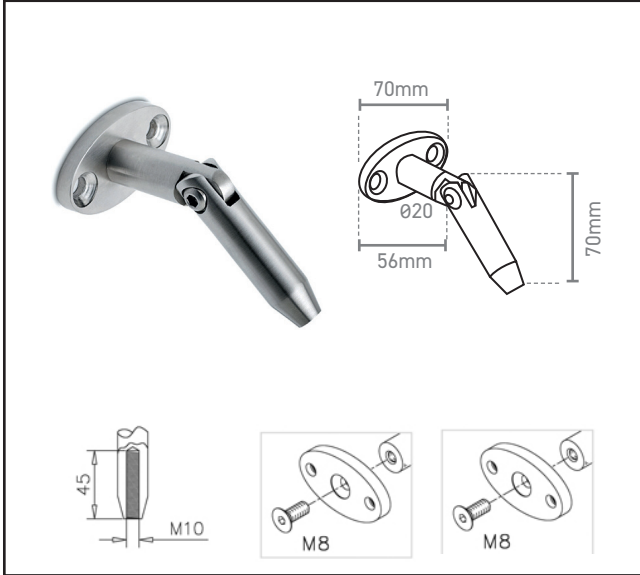

570.3332.01

Wall-to-Rod Canopy Mounting Bracket

Product Specification

Specification

Finish	Satin Stainless Steel
Glass Thickness	10-17.5mm
Sold as	Each