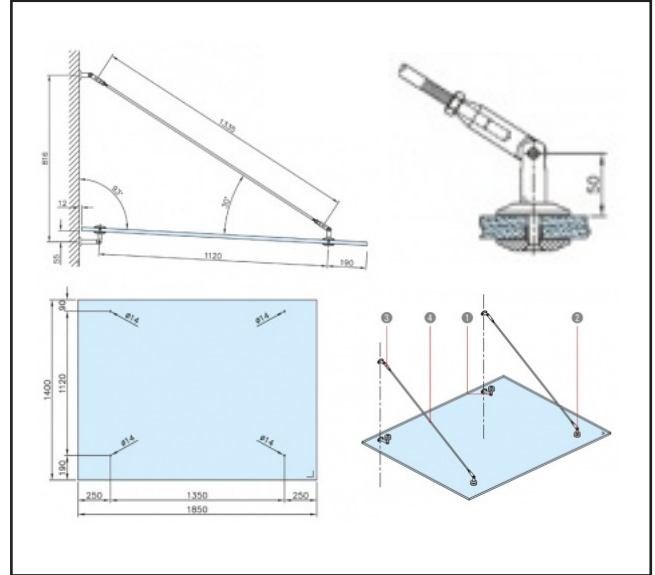

570.3332.01

Wall-to-Rod Canopy Mounting Bracket

Product Specification

Specification

Finish	Satin Stainless Steel
Glass Thickness	10-17.5mm
Sold as	Each