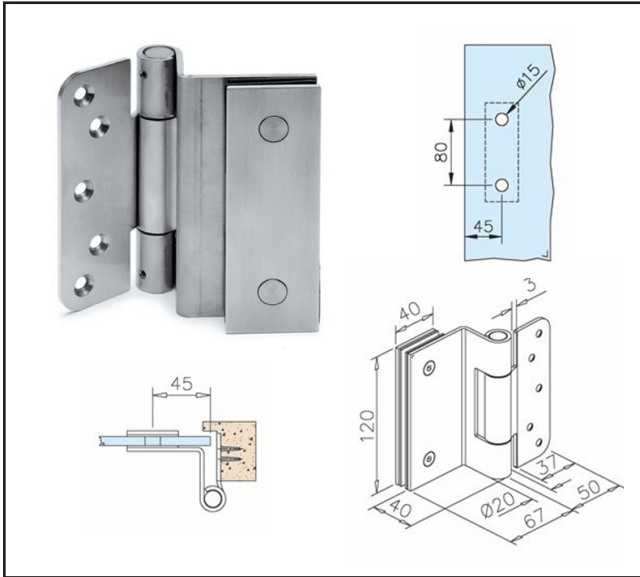

570.2702.01

Glass Door to Frame Hinge - Timber or Aluminium Frame

Product Specification

A good quality free-swinging glass door hinge for frameless glass doors fitting to a timber or aluminium frame

Max door width - 1200mm

Max door weight - 70kg

Specification

Finish	Satin Stainless Steel
Glass Thickness	10 - 12mm
Max Door Width	1200mm
Max Door Weight	70kg
Sold as	Each

For more information please contact

01451 824110 | sales@wellinguk.com | www.wellinguk.com