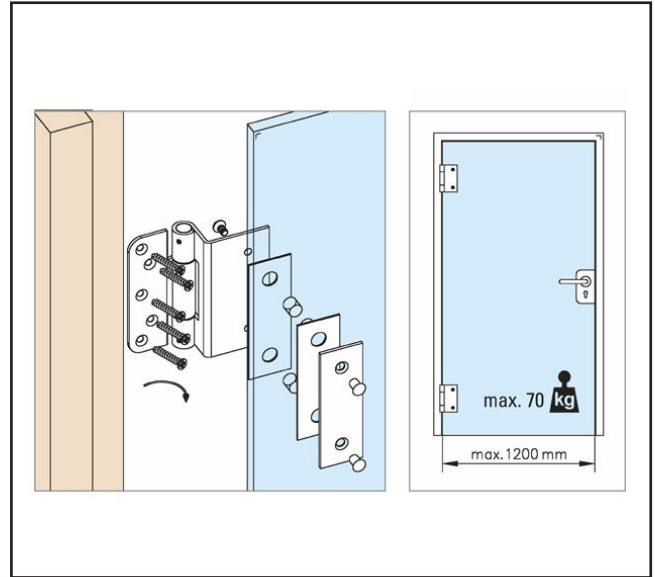

570.2702.01

Glass Door to Frame Hinge - Timber or Aluminium Frame

Product Specification

A good quality free-swinging glass door hinge for frameless glass doors fitting to a timber or aluminium frame

Max door width - 1200mm

Max door weight - 70kg

Specification

Finish	Satin Stainless Steel
Glass Thickness	10 - 12mm
Max Door Width	1200mm
Max Door Weight	70kg
Sold as	Each

For more information please contact

01451 824110 | sales@wellinguk.com | www.wellinguk.com