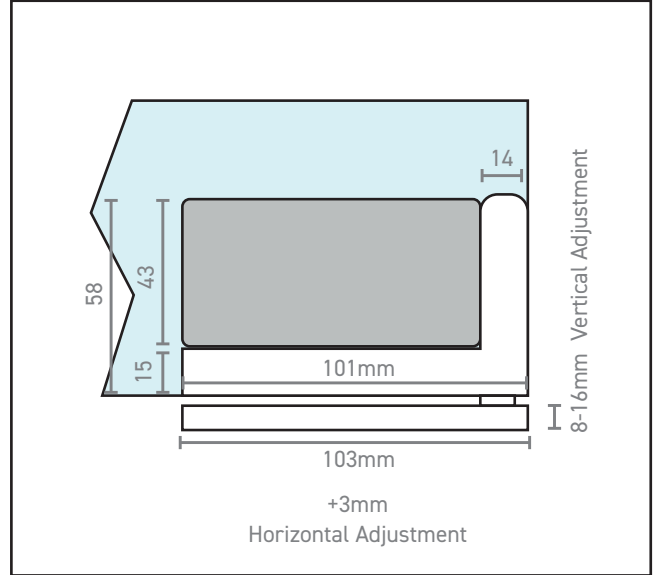

570.1900.39

Offset Corner Pivot Hinge Set - Non-Handed

Product Specification

High quality black finish pivot set
Reversible left/right
Suitable for glass doors in aluminium or timber frames

Specification

Finish	Black Finish
Handed	No
Glass Thickness	8-12mm
Max Door Width	1000mm
Max Door Weight	60kg