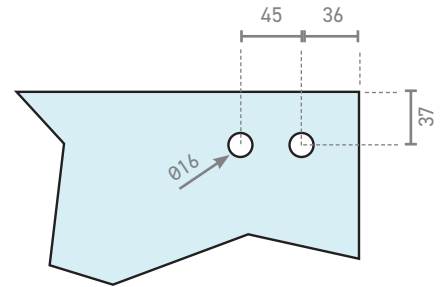

570.1900.39

Offset Corner Pivot Hinge Set - Non-Handed

Product Specification

High quality black finish pivot set
Reversible left/right
Suitable for glass doors in aluminium or timber frames

Specification

Finish	Black Finish
Handed	No
Glass Thickness	8-12mm
Max Door Width	1000mm
Max Door Weight	60kg