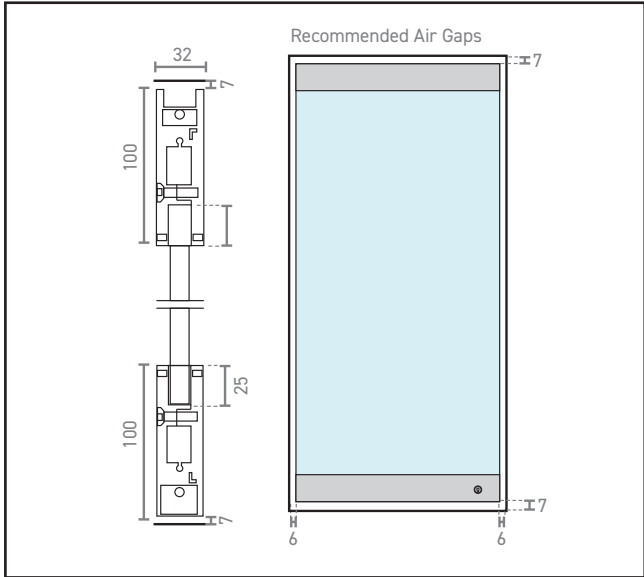

570.1401.01

Locking Door Rail Kit - Top and Bottom Rail - 1500mm

Product Specification

Comes as standard at 1500mm wide, and we can cut down to suit your required size
 The locking section can be cut off, leaving a maximum width of 1350mm with the lock removed
 Euro cylinder included

Specification

Finish	Satin Stainless Steel
Length	1500mm (we can cut to your specific size)
Height	100mm
Glass Thickness	10-12mm
Length with Lock Removed	Max 1350mm
Lock Included	Yes