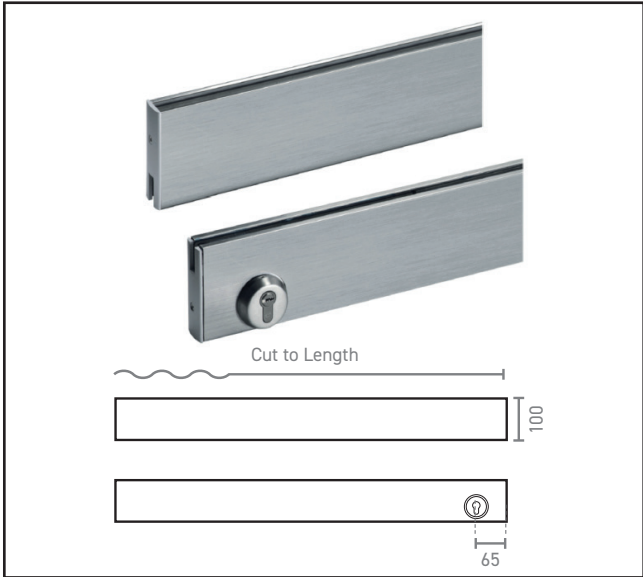

570.1401.01

Locking Door Rail Kit - Top and Bottom Rail - 1500mm

Product Specification

Comes as standard at 1500mm wide, and we can cut down to suit your required size
 The locking section can be cut off, leaving a maximum width of 1350mm with the lock removed
 Euro cylinder included

Specification

Finish	Satin Stainless Steel
Length	1500mm (we can cut to your specific size)
Height	100mm
Glass Thickness	10-12mm
Length with Lock Removed	Max 1350mm
Lock Included	Yes