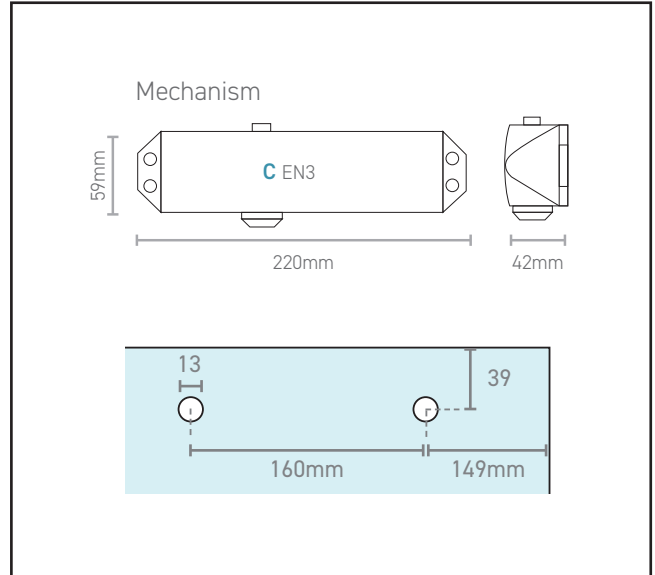

570.1095.11

EN3 Silver Finish Overhead Glass Door Closer Kit

Product Specification

A robust overhead door closer for glass doors in frames, requires 2 holes in the glass for the bolt through fixings

Complete kit including door closer body, armset, bolt through fittings and gaskets

Power size 3 door closer, suitable for doors up to 950mm wide, with adjustable latching and closing speed

Specification

Finish	Silver
Power Size	EN3
Handed	No
Glass Thickness	10-12mm
Max Door Width	930mm
Max Door Weight	60kg