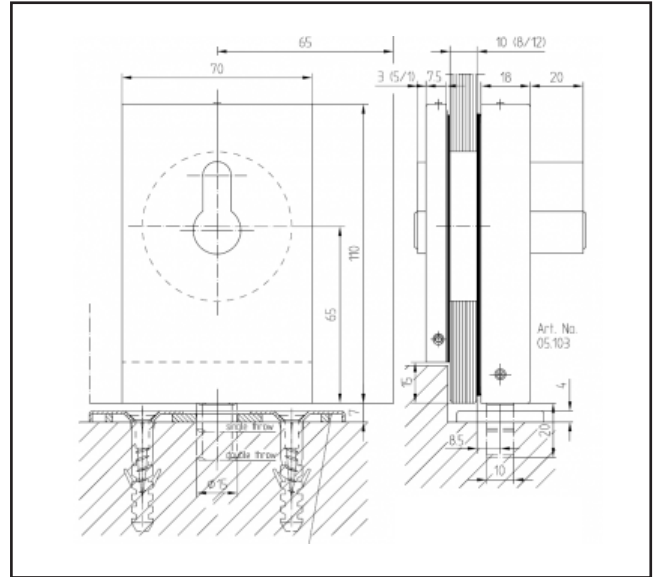

# 570.0502.01

Dorma Euro Lock with Glass Free Edge for Glass Doors in Frames

## Product Specification

This Dorma item is usually available on a 7-10 working days lead time - for our direct alternative please use our 570.0029.01 glass free edge lock

## Specification

Finish	Satin Stainless Steel
Glass Thickness	8-12mm
Cylinder Included	No
Glass Free Edge	Yes - 15mm

For more information please contact

01451 824110 | sales@wellinguk.com | www.wellinguk.com