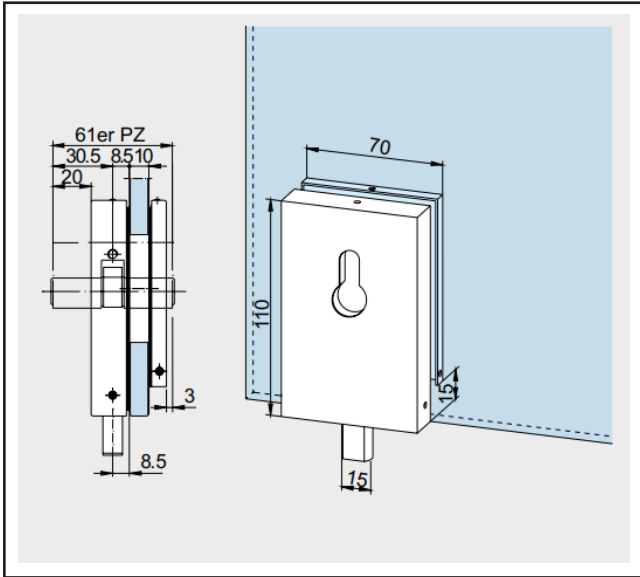

# 570.0502.01

Dorma Euro Lock with Glass Free Edge for Glass Doors in Frames

## Product Specification

This Dorma item is usually available on a 7-10 working days lead time - for our direct alternative please use our 570.0029.01 glass free edge lock

## Specification

Finish	Satin Stainless Steel
Glass Thickness	8-12mm
Cylinder Included	No
Glass Free Edge	Yes - 15mm

For more information please contact

01451 824110 | sales@wellinguk.com | www.wellinguk.com