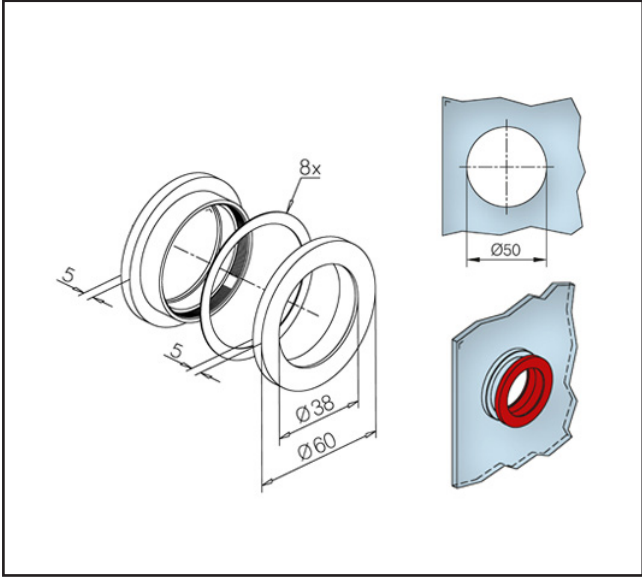

570.0104.39

Open Recessed Glass Sliding Door Handle

Product Specification

An open recessed sliding door handle, that requires a hole through the glass
Sold as a 'pair' of handles, for 1 door leaf

Specification

Finish	Black Finish
Diameter	60mm overall
Hole Size	50mm
Sold as	Set