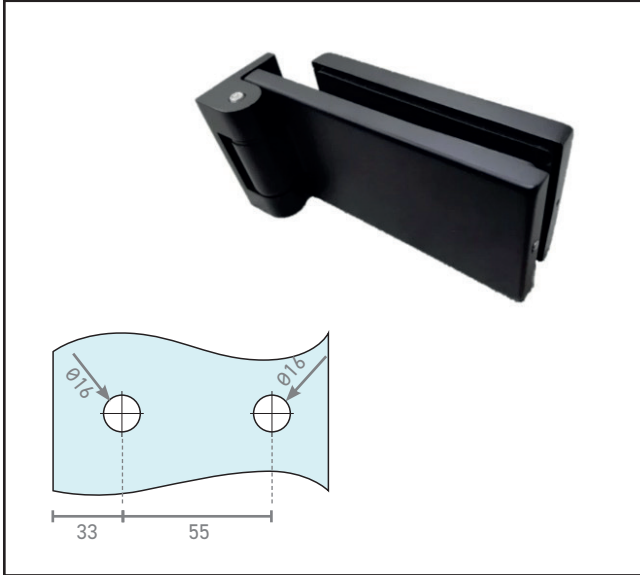

570.0032.39

Glass Door Frame Hinge - Rebated Frame

Product Specification

Glass Door Frame Hinge
Rebated Frame

Specification

Finish	Black
Max Door Width	1000mm (with 2 hinges)
Max Door Weight	55kg (with 2 hinges)
Sold as	Each