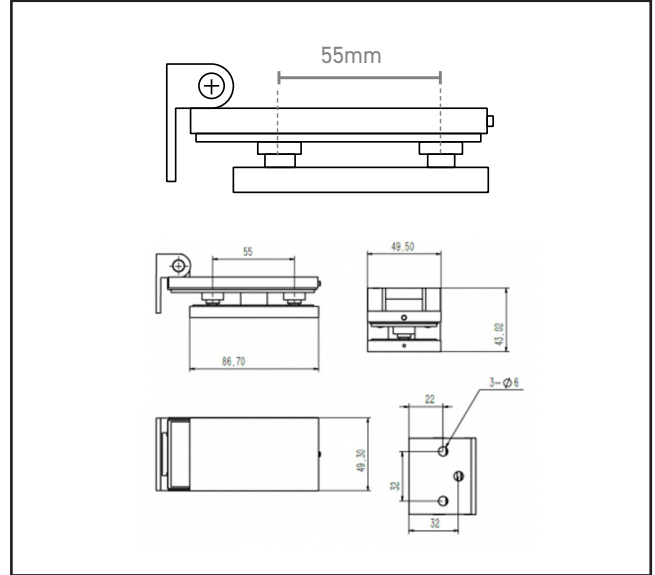

570.0032.39

Glass Door Frame Hinge - Rebated Frame

Product Specification

Glass Door Frame Hinge
Rebated Frame

Specification

Finish	Black
Max Door Width	1000mm (with 2 hinges)
Max Door Weight	55kg (with 2 hinges)
Sold as	Each