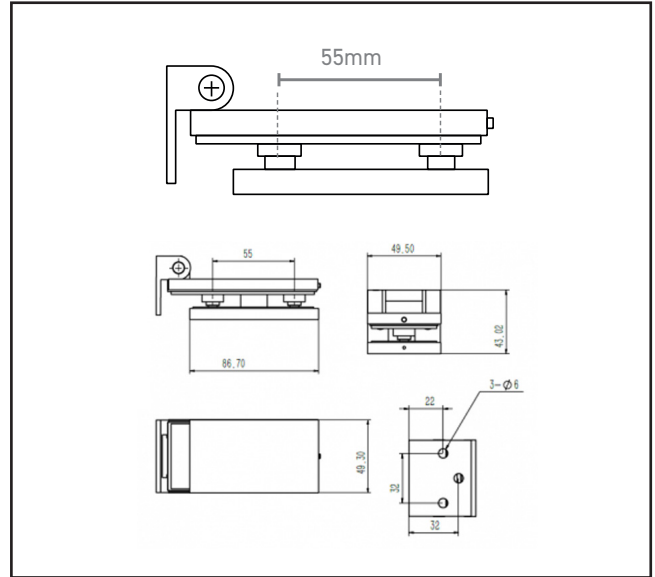

570.0032.01

Glass Door Frame Hinge - Rebated Frame

Product Specification

Glass Door Frame Hinge
Rebated Frame

Specification

Finish	Satin Stainless Steel
Max Door Width	1000mm (with 2 hinges)
Max Door Weight	55kg (with 2 hinges)
Sold as	Each