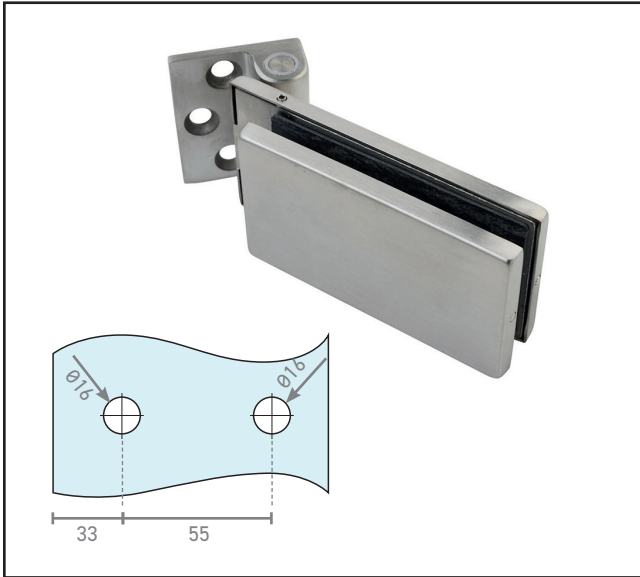

570.0032.01

Glass Door Frame Hinge - Rebated Frame

Product Specification

Glass Door Frame Hinge
Rebated Frame

Specification

Finish	Satin Stainless Steel
Max Door Width	1000mm (with 2 hinges)
Max Door Weight	55kg (with 2 hinges)
Sold as	Each