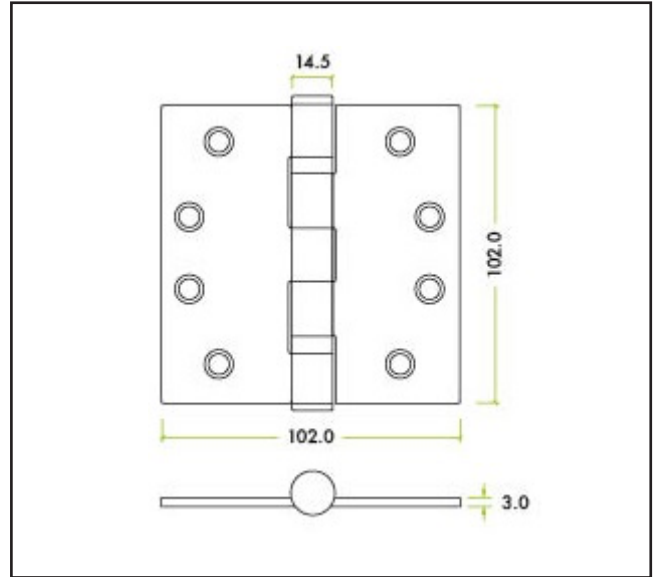

# 550.6094.01

Ball Bearing Projection Butt Hinge - Grade 13 - Fire Rated

## Product Specification

Enables the door to swing 180° to clear skirtings and architraves

Offers approximately 30mm projection (clearance)

BS EN 1935

BS EN 1634

## Specification

Finish	Satin Stainless Steel
Diameter	102 x 102 x 3mm
Max Door Weight	120kg Adjusted Weight (3 hinges)
Screws Included	Yes
CE Marked	Yes
Fire Rated	FD30 & FD60
Certifire Approved	Yes
Sold as	Pair