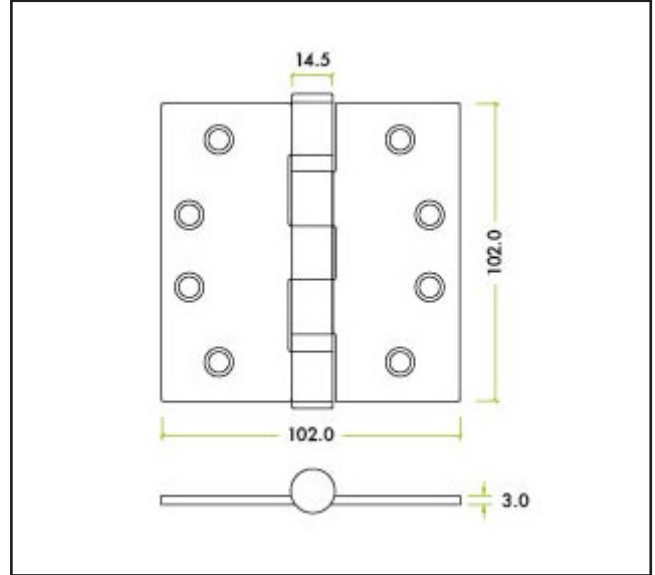

# 550.6094.01

Ball Bearing Projection Butt Hinge - Grade 13 - Fire Rated

## Product Specification

Enables the door to swing 180° to clear skirtings and architraves

EN 1634 fire tested

EN 1154 performance tested

Offers approximately 30mm projection (clearance)

## Specification

Finish	Satin Stainless Steel
Diameter	102 x 102 x 3mm
Max Door Weight	120kg Adjusted Weight (3 hinges)
Screws Included	Yes
CE Marked	Yes
Fire Rated	FD30 & FD60
Certifire Approved	Yes
Sold as	Pair