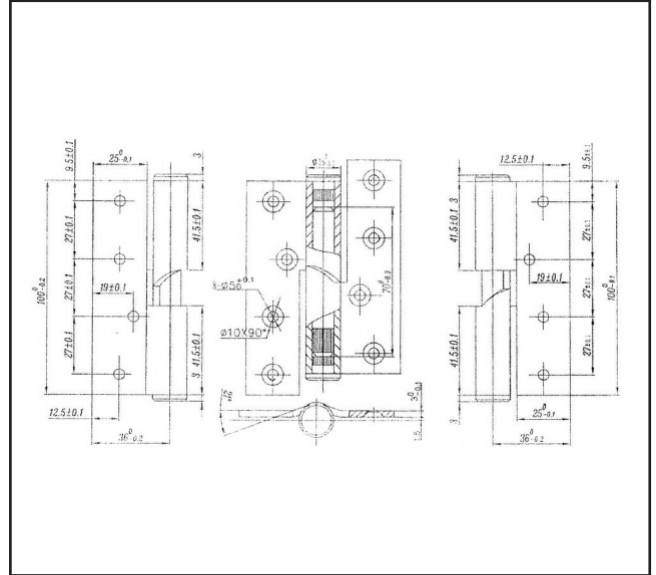

# 550.1435.01

Falling Butt Hinge - Left Hand - PAIR

## Specification

Finish	Satin Stainless Steel
Handing	Left hand
Size	102 x 75 x 3mm
Screws Included	Yes
Fire Rated	No
Sold as	Pair

Left Hand

Right Hand

For more information please contact

01451 824110 | [sales@wellinguk.com](mailto:sales@wellinguk.com) | [www.wellinguk.com](http://www.wellinguk.com)