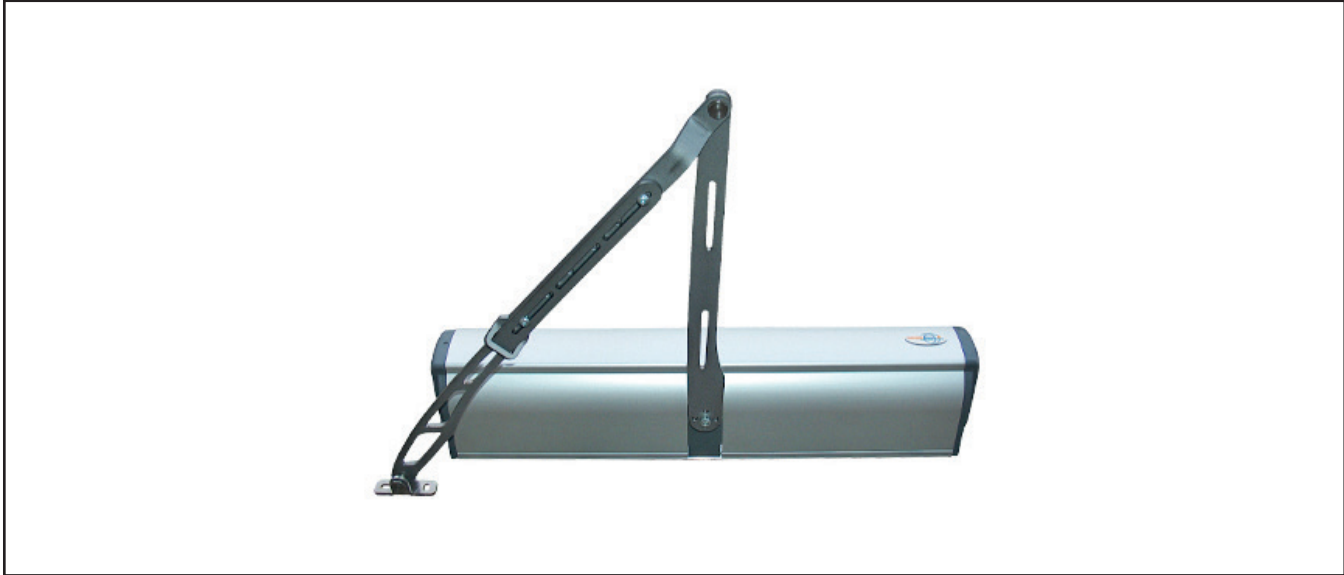

535.1605.11

Digiway Automatic Door Operator Unit Only - Return Action - Fire Rated

Product Specification

Automatic door operator to comply with EN16005 - unit only
Universal arm for inward or outward opening
Electromechanical opening - spring close

Heavy duty door operator
High quality, high performance
Semi automatic & fully automatic

Specification

Brand	Digway
Power	50w
Max Door Width	1400mm
Max Door Weight	180kg
	Suitable for door automation in high traffic sites such as front doors or commercial sites