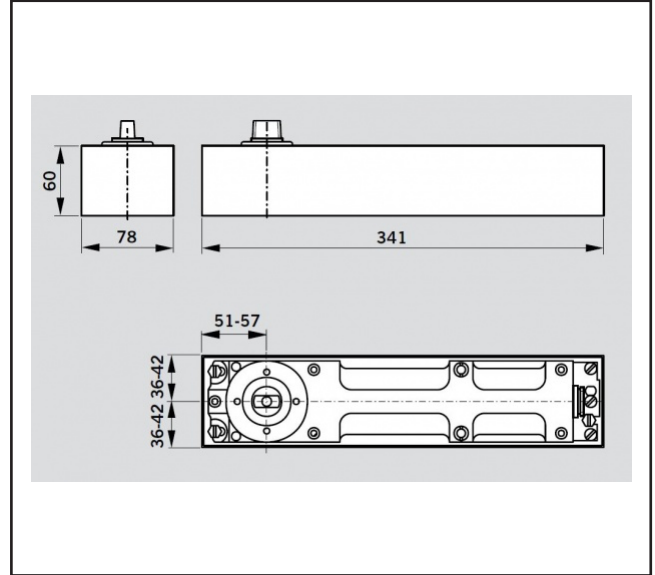

530.8500.01

Dorma BTS80 Floorspring & Cement Box - EN6 - Non Hold Open - Fire Rated

Product Specification

A heavy duty floorspring
Maximum door weight is 300kg
Cover supplied separately

Extension spindles available
Non-hold-open floorsprings are not supplied with spindles, available separately

Specification

Brand	DORMA
Power Size	EN6
Max Door Width	1400mm
Max Door Weight	300kg
Cover Included	No
Backcheck	Mechanical
Hold Open	No
Fire Rated	Yes

For more information please contact

01451 824110 | sales@wellinguk.com | www.wellinguk.com