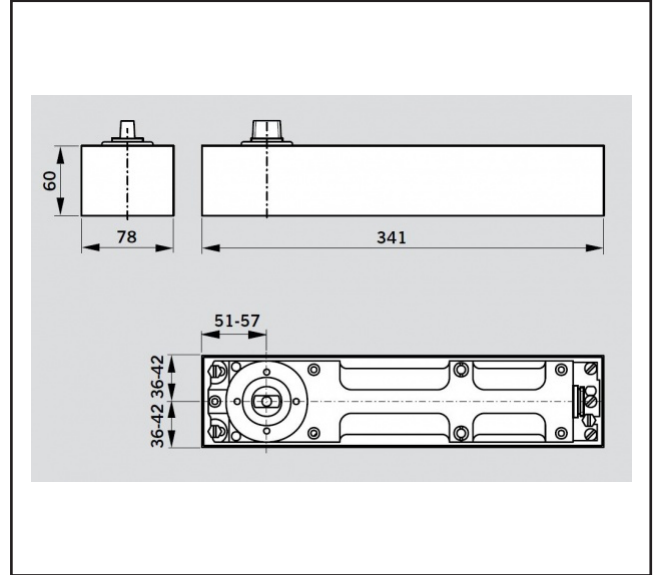

530.8400.01

Dorma BTS80 Floorspring & Cement Box - EN4 - Non Hold Open - Fire Rated

Product Specification

A heavy duty floorspring
Maximum door weight is 300kg
Cover supplied separately

Extension spindles available
Non-hold-open floorsprings are not supplied with
spindles, available separately

Specification

Brand	DORMA
Power Size	EN4
Max Door Width	1100mm
Max Door Weight	300kg
Cover Included	No
Backcheck	Mechanical
Hold Open	No
Fire Rated	Yes

For more information please contact

01451 824110 | sales@wellinguk.com | www.wellinguk.com