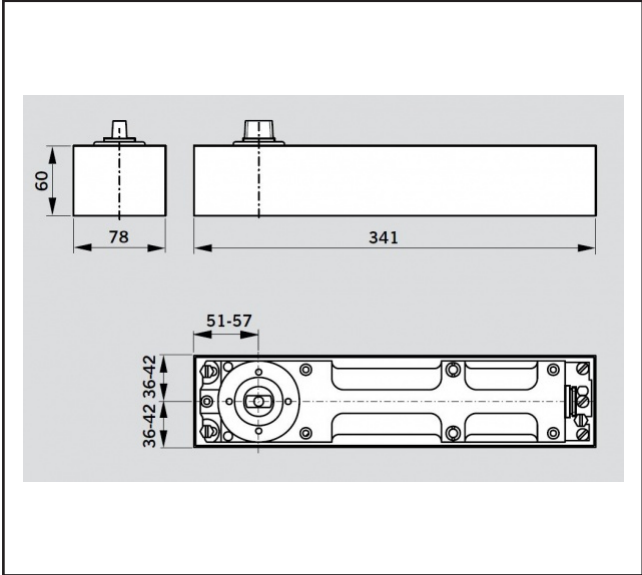

530.8300.01

Dorma BTS80 Floorspring & Cement Box - EN3 - Non Hold Open

Product Specification

A heavy duty floorspring
Maximum door weight is 300kg
Cover supplied separately

Extension spindles available
Non-hold-open floorsprings are not supplied with
spindles, available separately

Specification

Brand	DORMA
Power Size	EN3
Max Door Width	950mm
Max Door Weight	300kg
Cover Included	No
Backcheck	Mechanical
Hold Open	No

For more information please contact

01451 824110 | sales@wellinguk.com | www.wellinguk.com