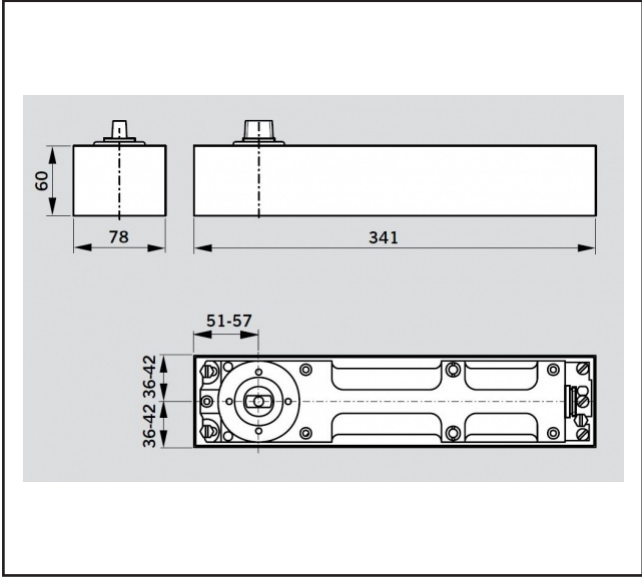

530.8200.01

Dorma BTS80 Floorspring & Cement Box - EN6 - Hold Open

Making Ironmongery Easy

Product Specification

A heavy duty floorspring, suitable for doors up to 1400mm wide in power size 6
Maximum door weight is 300kg

Mechanical backcheck, and adjustable hold-open position
Cover supplied separately
Extension spindles available

Specification

Brand	DORMA
Power Size	EN6
Max Door Width	1400mm
Max Door Weight	300kg
Cover Included	No
Backcheck	Mechanical
Hold Open	Yes