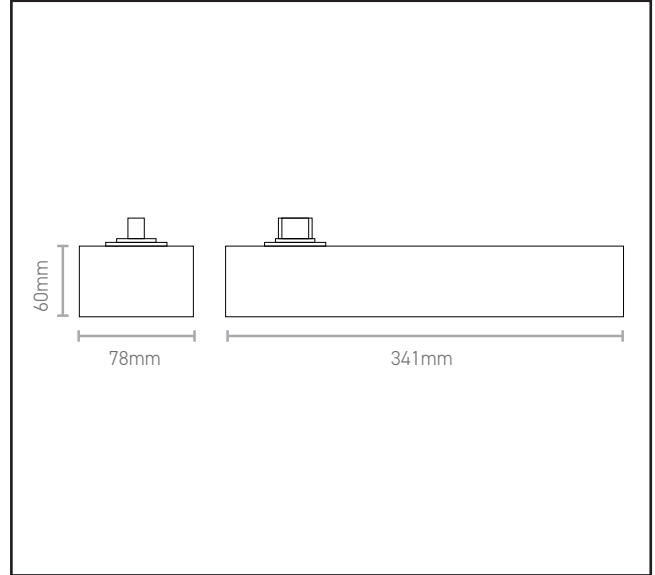

530.8000.01

Dorma BTS80 Floorspring & Cement Box - EN3 - Hold Open

Product Specification

A heavy duty floorspring, suitable for doors up to 950mm wide in power size 3
Maximum door weight is 300kg

Mechanical backcheck, and adjustable hold-open position
Cover supplied separately
Extension spindles available

Specification

Brand	DORMA
Power Size	EN3
Max Door Width	950mm
Max Door Weight	300kg
Cover Included	No
Backcheck	Mechanical
Hold Open	Yes

For more information please contact

01451 824110 | sales@wellinguk.com | www.wellinguk.com