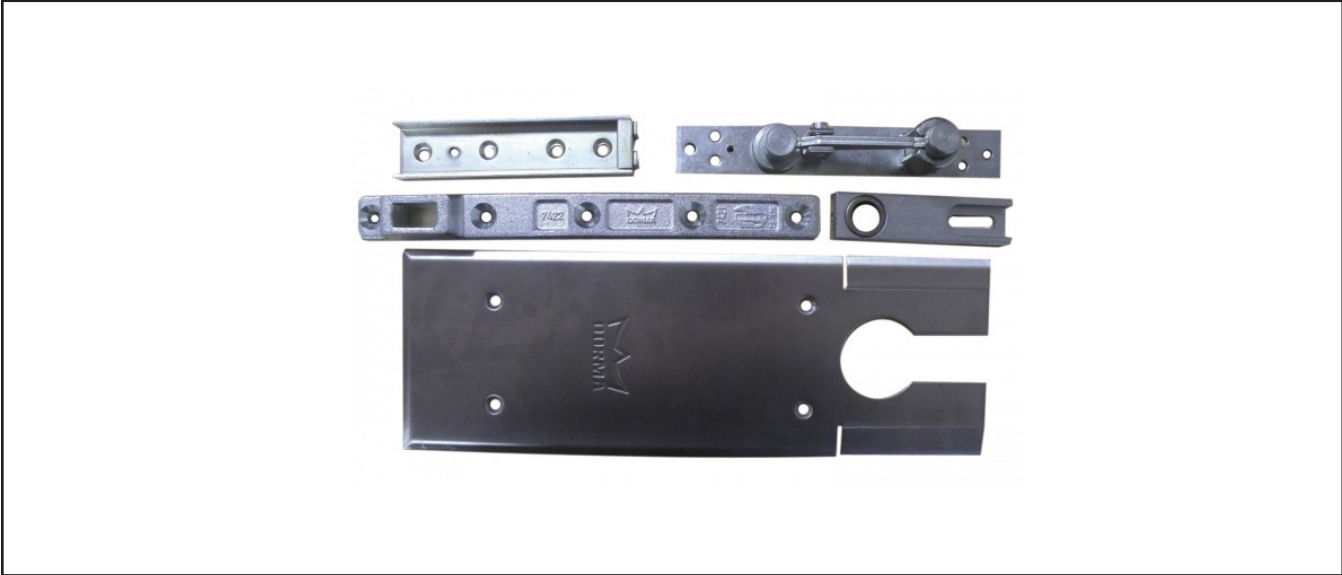

# 530.7599.01

Dorma BTS75 Accessory Unit - Double Action

### Product Specification

Suits the Dorma BTS75 floorsprings

For use with double action timber doors

Includes top strap and bottom strap, top pivot and all fixings

Double Action Accessory Pack

Non Handed

Cover Plate Included

### Specification

<b>Brand</b>	DORMA
<b>Finish</b>	Satin Stainless Steel
<b>Handed</b>	No
<b>Fire Rated</b>	FD30

For more information please contact

01451 824110 | sales@wellinguk.com | www.wellinguk.com