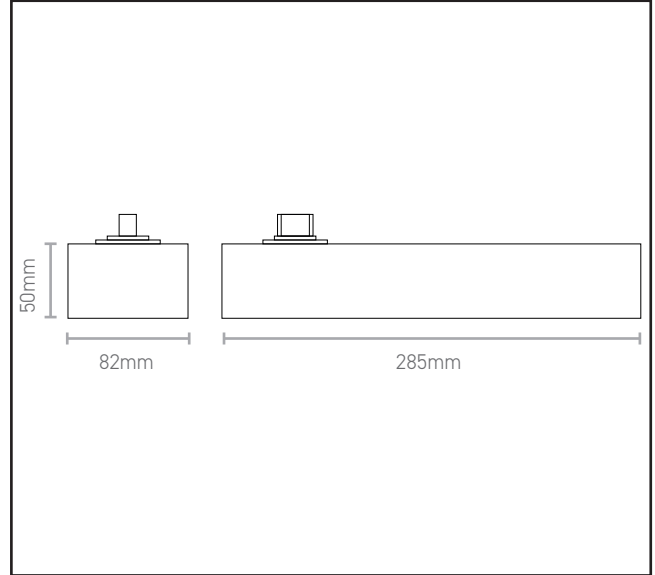

# 530.1175.01

Dorma BTS75 Floorspring with Floor Box - EN1-4 - Hold Open

## Product Specification

Dorma's popular floorspring, hold open version.  
For the standard spindle please use the following code - 530.1075.16

Cover and suspended floor box sold separately

## Specification

Brand	DORMA
Max Door Width	1100mm
Max Door Weight	110kg
Spindle Included	No
Cover Included	No
Backcheck	Mechanical
Hold Open	Yes
Fire Rated	No (due to mechanical hold open)

For more information please contact