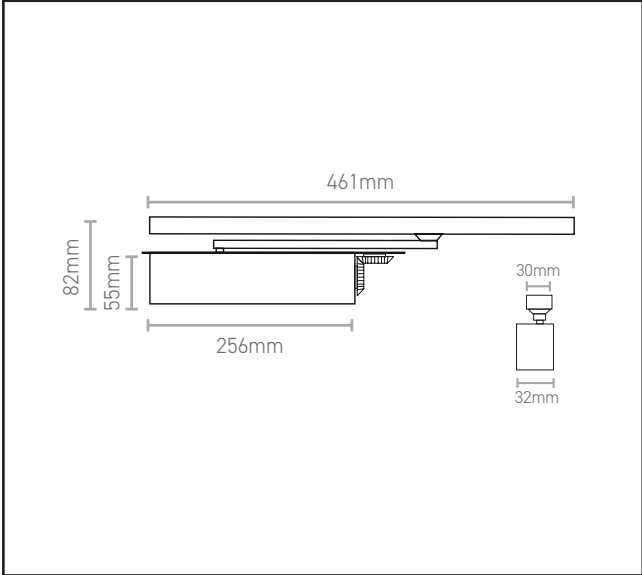

# 520.6602.11

Concealed Overhead CAM Action Door Closer - Double Action - Fire Rated

Making Ironmongery Easy

## Product Specification

Fully concealed, adjustable door closer  
CAM action  
Meets BS8300 (DDA) requirements

Includes Intumescent fire pack  
FD30/60 Fire tested  
Includes double action pivot set  
(FD30/60) which is frame mounted

## Specification

Finish	Silver
Power	EN2-4
Action	Double Action
Max Door Width	930mm
Max Door Weight	80kg
Opening Angle	110 degrees
Fire Rated	FD30/60
BS 8300 Compliant	Yes

For more information please contact